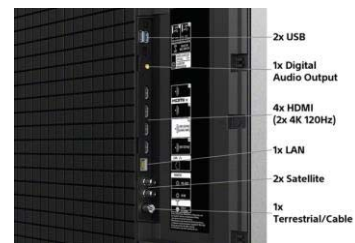

Inputs and outputs