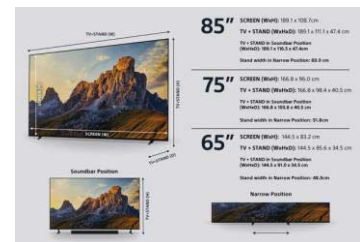

BRAVIA 7 | Product Dimensions

Premium, backlit eco remote

SONY