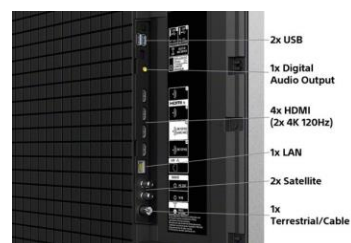

ECO SUSTAINABILITY	
Sensor	Light
Power Saving Mode / Backlight Off Mode	Yes / Yes
Eco Friendly	Yes
Eco Dashboard	Yes

GENERAL FEATURES	
Auto Calibration with CalMAN	Yes
Netflix Calibrated Mode	Yes
IMAX Certified Model	Yes
SONY PICTURES CORE	Yes (10 credits / 24 months)
Prime Video Calibrated Mode	Yes

DESIGN	
Stand Position	4-way (Outside/Inside/Outside for Soundbar/Inside for Soundbar)
Stand Colour / Frame Colour	Dark Silver / Dark Silver
Bezel Design	Seamless Edge
Stand Design	Underlay Stand

I/O INPUTS / OUTPUTS	
RF (Terrestrial/Cable) Connection Inputs	x1 (Side)
IF (Satellite) Inputs	x2 (Side)
HDMI Inputs	x4 (Side)
Digital Audio Output	x1 (Side)
USB Ports	x2 (Side)
Ethernet Inputs / PCMCIA Slots	x1 (Side) / x1 (Top)
Features specified in HDMI 2.1	4K 120, eARC, VRR, ALLM

DIMENSIONS AND WEIGHT	
TV without Stand (W x H x D) / Weight	171.3 x 98.4 x 3.8cm/3.23kg
TV + Stand (W x H x D)	171.3 x 101.2 x 40.5cm/3.4kg
Package Carton (W x H x D) / Weight	191.2 x 111.5 x 19.1cm/4.4kg
VESA Pattern for Wall Mounting	Yes / 30 x 30 (cm)

Inputs and outputs