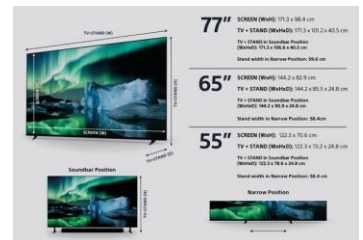

BRAVIA 8 | Product Dimensions

Premium,
backlit eco
remote

SONY