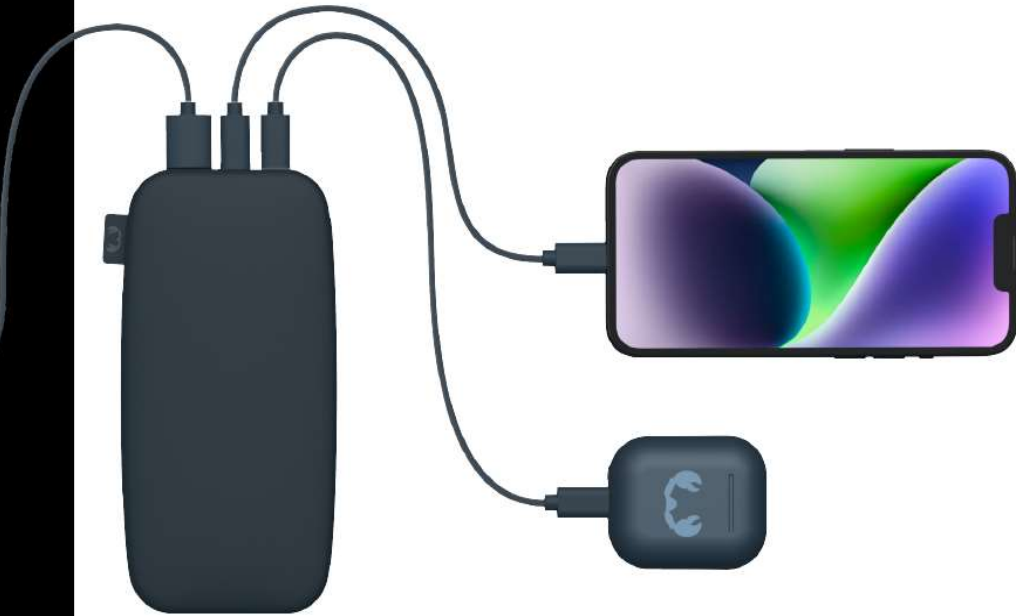

AIRLINE APPROVED
Safe to fly with

CHARGE FULL UP TO:

35x

8x

2.5x

FEATURES // 2PB24100

TRIPLE POWER

Charge 3 devices at once

**USB-A
CHARGE
DEVICE**
Max. 18W

**USB-C 1
CHARGE DEVICE
+ POWERBANK**

Max. 18W in /
20W Power Delivery out

**USB-C 2
CHARGE DEVICE
+ POWERBANK**

Max. 18W in /
20W Power Delivery out

POWERBANK 24000

2PB24100