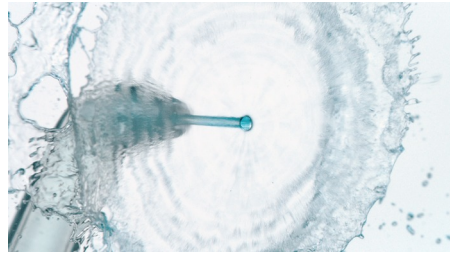

Up to 180% more effective for healthier gums*

An effortless, thorough clean

Enjoy an effortless, thorough clean between your teeth and improve your gum health. Our Quad Stream technology helps you cover more area with less effort, while Pulse Wave technology gently guides you from tooth to tooth. Easy.

Customize easily to your needs

- 2 flossing modes, 10 intensities

Highlights

Covers more area, effortlessly

Quad Stream concentrates water into four wide streams for maximum coverage with no added effort. It's never been easier to get a deep clean between your teeth and along your gum line.

Guides from tooth to tooth

Gentle pulses of water guide you from tooth-to-tooth so that you don't miss a spot.

Whisper quiet design

Engineered for a discreet clean, so you get great results without disturbing others.

F1 Standard nozzle

Use the standard nozzle for a regular clean. It uses a single stream of water to remove debris and clean thoroughly between your teeth.

F3 Quad Stream nozzle

For maximum coverage and an extra thorough clean, use the Quad Stream nozzle to concentrate water into four wide streams between teeth and along the gum line. The soft rubber guide is gentle on gums and every nozzle simply clicks on and off.