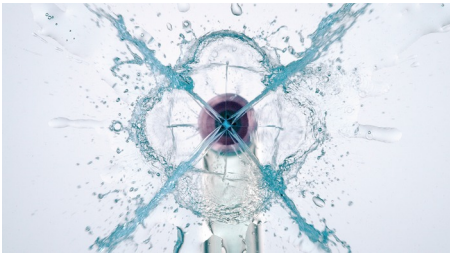

Up to 180% more effective for healthier gums*

An effortless, thorough clean

Enjoy an effortless, thorough clean between your teeth and improve your gum health. Our Quad Stream technology helps you cover more area with less effort, while Pulse Wave technology gently guides you from tooth to tooth. Easy.

An effortless clean with advanced technology

- Quad Stream covers more area, effortlessly
- Pulse Wave technology guides from tooth to tooth
- Whisper quiet design
- F1 Standard nozzle for a regular clean
- F3 Quad Stream nozzle for maximum coverage
- Easy to fill 550ml reservoir

Customize easily to your needs

- 2 flossing modes, 10 intensities

Highlights

Covers more area, effortlessly

Quad Stream concentrates water into four wide streams for maximum coverage with no added effort. It's never been easier to get a deep clean between your teeth and along your gum line.

Guides from tooth to tooth

Gentle pulses of water guide you from tooth-to-tooth so that you don't miss a spot.

Whisper quiet design

Engineered for a discreet clean, so you get great results without disturbing others.