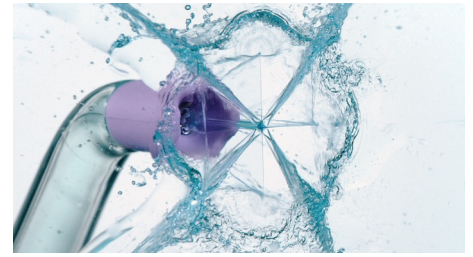

Customize easily to your needs

- 2 flossing modes, 10 intensities

Highlights

Covers more area, effortlessly

Quad Stream concentrates water into four wide streams for maximum coverage with no added effort. It's never been easier to get a deep clean between your teeth and along your gum line.

F1 Standard nozzle

Use the standard nozzle for a regular clean. It uses a single stream of water to remove debris and clean thoroughly between your teeth.

F3 Quad Stream nozzle

For maximum coverage and an extra thorough clean, use the Quad Stream nozzle to concentrate water into four wide streams between teeth and along the gum line. The soft rubber guide is gentle on gums and every nozzle simply clicks on and off.