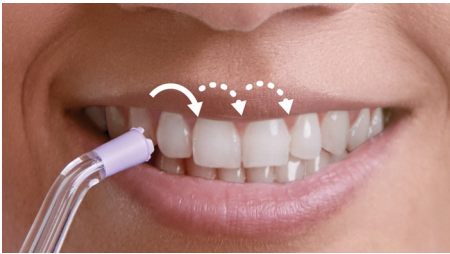

Up to 180% more effective for healthier gums*

An effortless, thorough clean

Enjoy an effortless, thorough clean between your teeth and improve your gum health. Our Quad Stream technology helps you cover more area with less effort, while Pulse Wave technology gently guides you from tooth to tooth. Easy.

Customize easily to your needs

- 2 flossing modes, 10 intensities

Highlights

Covers more area, effortlessly

Quad Stream concentrates water into four wide streams for maximum coverage with no added effort. It's never been easier to get a deep clean between your teeth and along your gum line.

Guides from tooth to tooth

Gentle pulses of water guide you from tooth-to-tooth so that you don't miss a spot.

Whisper quiet design

Engineered for a discreet clean, so you get great results without disturbing others.

F1 Standard nozzle

Use the standard nozzle for a regular clean. It uses a single stream of water to remove debris and clean thoroughly between your teeth.

F3 Quad Stream nozzle

For maximum coverage and an extra thorough clean, use the Quad Stream nozzle to concentrate water into four wide streams between teeth and along the gum line. The soft rubber guide is gentle on gums and every nozzle simply clicks on and off.