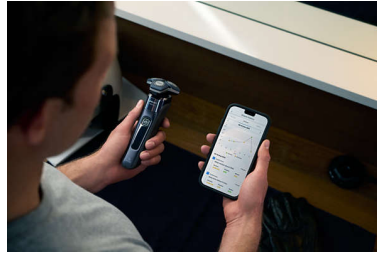

Motion-sensing technology tracks how you shave and guides you to a more efficient technique. After just three shaves, the majority of men achieved a better shaving technique for fewer passes****.

Personalization via app