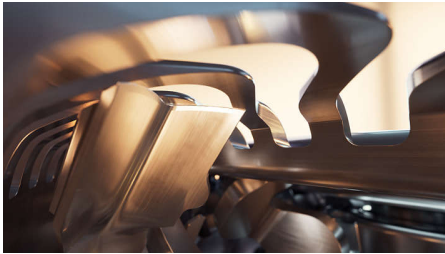

Dual SteelPrecision blades

With up to 150.000 cutting actions per minute, the Dual SteelPrecision blades shave close. The 72 high-performance blades are self-sharpening and made in Europe.

Motion Control sensor