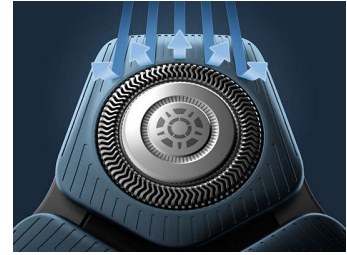

Power Adapt sensor

The intelligent facial-hair sensor reads hair density 250 times per second. The technology dynamically auto-adapts cutting power for an effortless and gentle shave.

360-D Flexing heads

Fully flexible heads turn 360° to follow your facial contours. Experience optimal skin contact for a thorough and comfortable shave.

Hair-Guide Precision heads

The new shape of the shaving heads is engineered for precision. The surface is enhanced with hair guiding channels, designed to move hair into an effective cutting position.